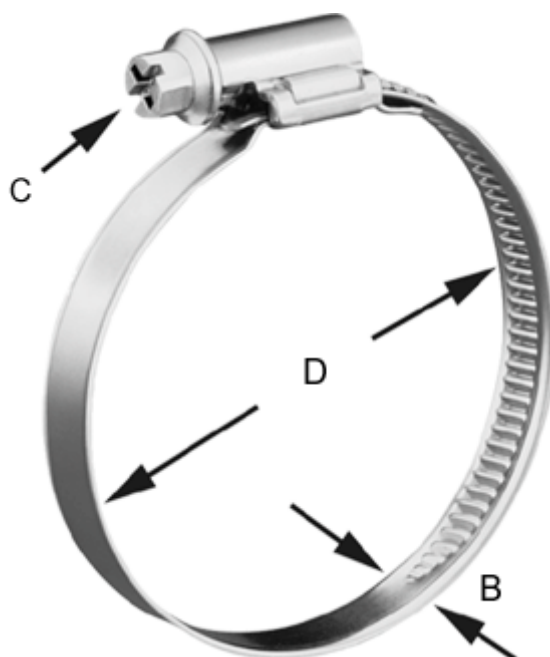

Article number: 021266703060

Description: Worm Drive Hose Clip
TORRO 50-70/9 C7 W3

Measures

C (screw type) = C7 - 7mm

Diameter D = 50-70

Width B = 9.0